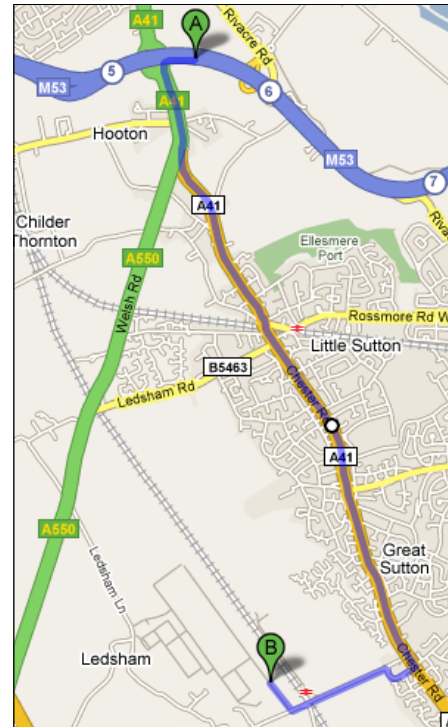

## How to find us

### From M53 Southbound

1. Head west on Exit 5.
2. At the roundabout, take the 1st exit onto A41/New Chester Rd heading to A550/Queensferry.
3. Continue to follow A41.
4. Turn right at Hope Farm Rd.
5. At the roundabout, take the 1st exit onto Capenhurst Lane
6. Turn right.
7. Capenhurst Technology Park is on the left.

### From M56 Westbound

1. Head west on M56.
2. Take the exit toward Park Gate Rd.
3. At Park Gate Rd, take the 3rd exit onto A540/Park Gate Rd.
4. Turn right at Capenhurst Lane.
5. Turn left.
6. Capenhurst Technology Park is on the left.

### By Rail

Capenhurst Technology Park is situated adjacent to Capenhurst station.