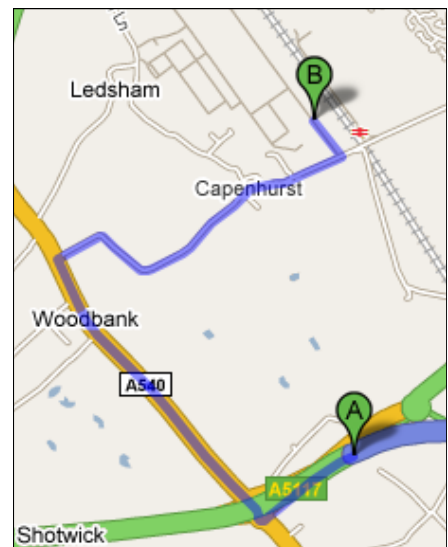

## How to find us

### From M53 Southbound

1. Head west on Exit 5.
2. At the roundabout, take the 1st exit onto A41/New Chester Rd heading to A550/Queensferry.
3. Continue to follow A41.
4. Turn right at Hope Farm Rd.
5. At the roundabout, take the 1st exit onto Capenhurst Lane
6. Turn right.
7. Capenhurst Technology Park is on the left.

### From M56 Westbound

1. Head west on M56.
2. Take the exit toward Park Gate Rd.
3. At Park Gate Rd, take the 3rd exit onto A540/Park Gate Rd.
4. Turn right at Capenhurst Lane.
5. Turn left.
6. Capenhurst Technology Park is on the left.

### By Rail

Capenhurst Technology Park is situated adjacent to Capenhurst station.